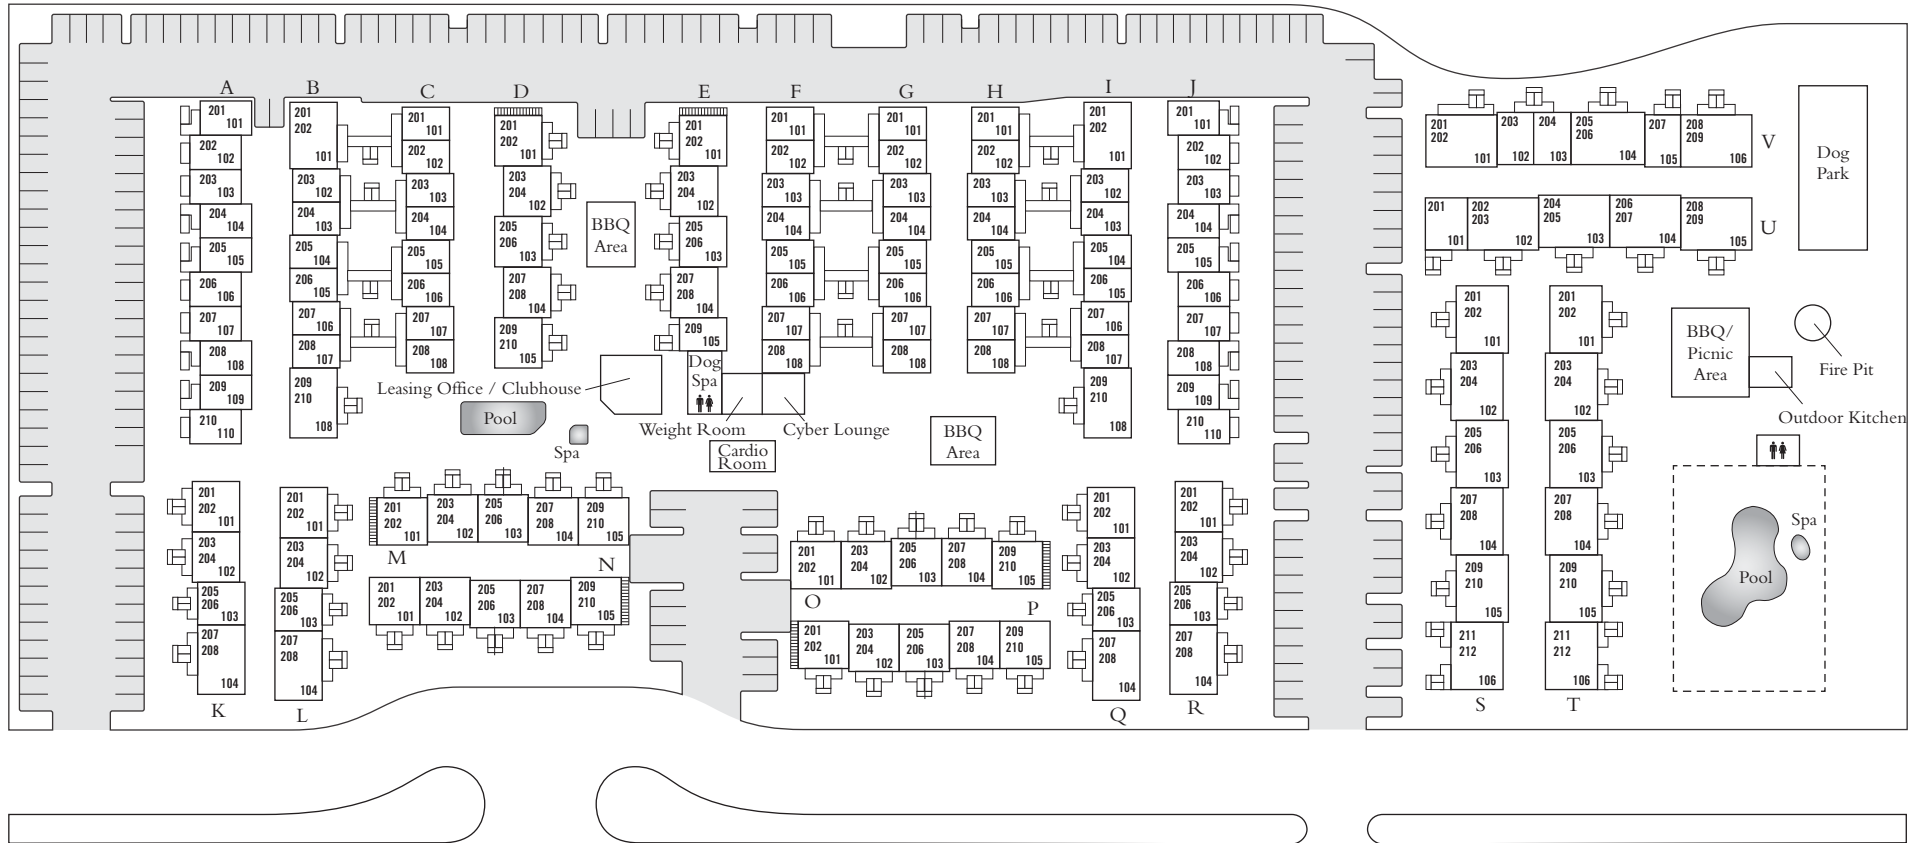

Huntington Breakers

714.969.2463 | huntingtonbreakers.com
huntingtonbreakers@essex.com
 21270 Beach Blvd., Huntington Beach, CA 92648

SITE PLAN

Beach Boulevard

Address	Bldg. No.	Address	Bldg. No.	Address	Bldg. No.	Address	Bldg. No.	Address	Bldg. No.
21252 Beach Blvd	A	21274 Beach Blvd	F	21250 Beach Blvd	K	21280 Beach Blvd	P	21304 Beach Blvd	U
21256 Beach Blvd	B	21284 Beach Blvd	G	21254 Beach Blvd	L	21290 Beach Blvd	Q	21306 Beach Blvd	V
21264 Beach Blvd	C	21286 Beach Blvd	H	21262 Beach Blvd	M	21292 Beach Blvd	R		
21266 Beach Blvd	D	21294 Beach Blvd	I	21260 Beach Blvd	N	21300 Beach Blvd	S		
21272 Beach Blvd	E	21296 Beach Blvd	J	21282 Beach Blvd	O	21302 Beach Blvd	T		

We reserve the right to modify plans. Each site plan is an artist's conception and is not to scale.

ESSEX